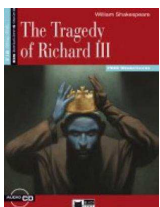

Copie presenti nel sistema 1 in biblioteca: 1 Coll: EN RRN TRA

The tragedy of Richard 3. / William Shakespeare ; adaptation and activities by Richard Elliott ; illustrated by Gianni De Conno

Elliott, Richard